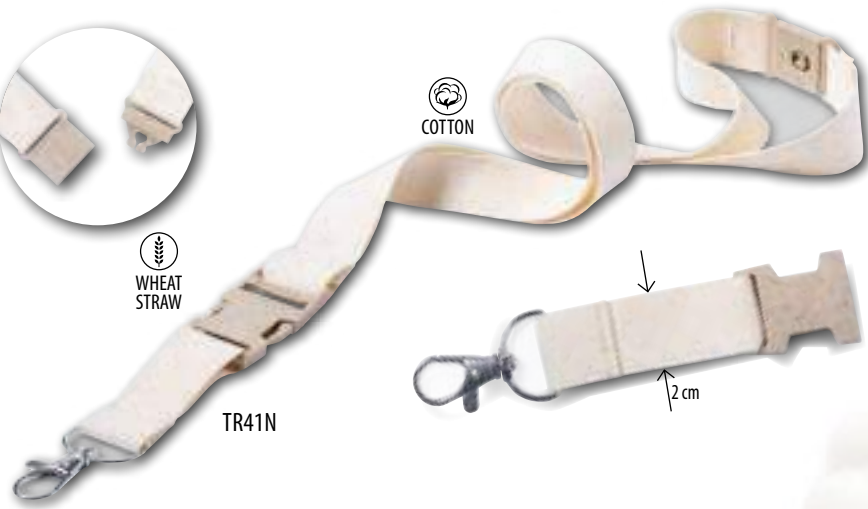

WHEAT STRAW

COTTON

TR41N

2 cm