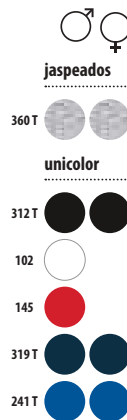

IDEAL PARA LA IMPRESIÓN DTG CON CREMALLERA YKK

IDEAL PARA LA IMPRESIÓN DTG

SOL'S SPIKE

Men 03105

SOL'S SPIKE

Women 03106

Sudadera cremallera capucha

FELPA 280 CON TECNOLOGÍA LSF

(Low Shrinkage Fabric)

80% algodón Ringspun - 20% poliéster

♂	A/B	S	M	L	XL	XXL	3XL
		68/51	69/54	70/57	71/60	72/63	73/66

16,6 KG
58 X 38 X 54 CM

♀	A/B	XS	S	M	L	XL	XXL
		62/44	63/47	64/50	65/53	66/56	67/59

13,7 KG
51 X 36 X 50 CM

SOL'S SEATTLE

02998

Sudadera bicolor

FELPA 280 CON TECNOLOGÍA LSF

(Low Shrinkage Fabric)

80% algodón Ringspun - 20% poliéster

A/B	XS	S	M	L	XL	XXL	3XL
	69/48	70/51	71/54	72/57	73/60	74/63	75/66

11,8 KG
58 X 38 X 42 CM

jaspados

bicolor