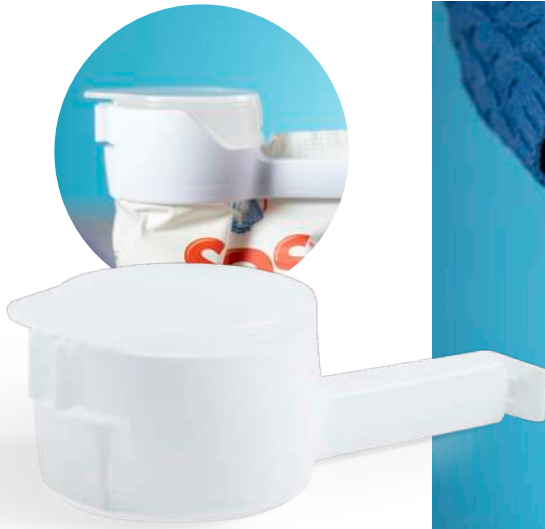

Wall Clock. 1 Battery AA Not Included.

📏 Ø 32 x 2.2 cm 📦 10 🗑️ Print Code: G(1)

02

Dacix 6593

Clip Dispensador. PP.

Clip Dispensador. PP.

Dispenser Clip. PP.

14.3 x 4.5 x 6.5 cm 200 / 50 Print Code: D(4), W